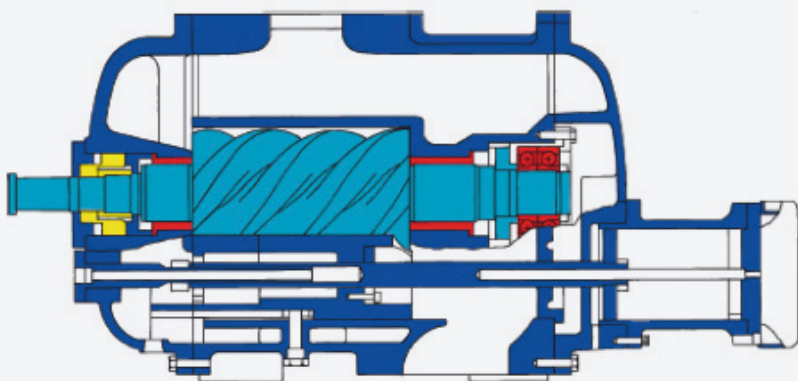

WRVi 255 range

Oil injected screw compressors

Shown above: Sectional view of typical WRV screw compressor.

Howden's WRV range of screw compressors are well proven, offer high reliability and versatility, and are designed for a wide range of applications.

Our double-walled casing design, robust and highly reliable oil injected range, which includes the world's largest capacity oil injected screw compressors.

WRV 255 range key performance parameters

Max pressure	24.1 bar g	350 psi g
Min flow	794 sm³/hr	467 CFM
Max flow	3837 sm³/hr	2258 CFM
Min speed	1500 rpm	
Max speed	3600 rpm	
Max power	1150 kW	1542 hp

Features and benefits

- Thrust bearings: Angular contact or tilted pad
- Sleeve type journal bearings: Long operational life span
- Double wall construction: Low operating noise and suitable for high pressure application
- Optional casing and rotor material of construction: Flexibility to match project specification (eg. API 619)
- Variety of standard and zero emission shaft seal options
- Probably the most comprehensive range of capacities available in the marketplace
- More than 25,000 WRV compressors installed worldwide

WRV 255 illustrative performance

WRV 255 Variants	Speed (RPM)	Swept volume (m³/hr)	Normal capacities in kW for R717			Dimensions in mm basic unit (L x W x H)	Weight of basic direct drive unit (kg/lbs)	Sound pressure level (dBa)
			High stage (-10/+35°C)	Booster (-40/-10°C)	With economiser (-40/+35°C)			
WRV 255/110	3000	1590	1015	323	303	1493 x 692 x 711	1200/2645	87
WRV 255/130	3000	1755	1192	360	357	1544 x 692 x 711	1270/2799	87
WRV 255/145	3000	2150	1380	439	414	1583 x 692 x 711	1352/2921	87
WRV 255/165	3000	2395	1523	485	460	1633 x 692 x 711	1422/3134	87
WRV 255/193	3000	2630	1714	545	536	1705 x 692 x 711	1540/3395	87
WRV 255/220	3000	3190	2031	647	618	1818 x 692 x 711	1650/3638	87

Start your screw compressor selection today:

Howden Select will match our most efficient and economical screw compressors to your application requirements.

[howden.cloud/selectsheet](https://www.howden.cloud/selectsheet)

For further information contact:

Howden, a Chart Industries Company
Old Govan Road, Renfrew, PA4 8XJ, UK
www.howden.com