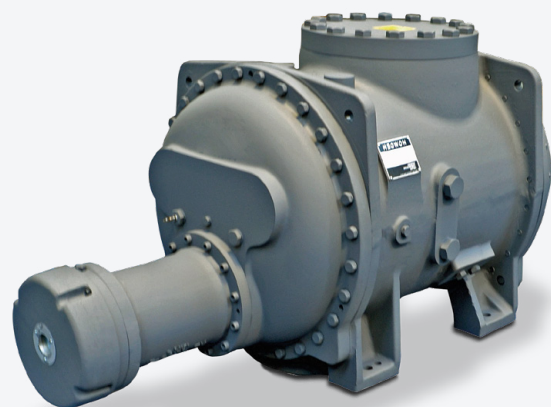

WRVi 255 range

Oil injected screw compressors

Shown above: Sectional view of typical WRV screw compressor.

Howden's WRV range of screw compressors are well proven, offer high reliability and versatility, and are designed for a wide range of applications.

Our double-walled casing design, robust and highly reliable oil injected range, which includes the world's largest capacity oil injected screw compressors.

WRV 255 range key performance parameters

Max pressure	24.1 bar g	350 psi g
Min flow	794 sm ³ /hr	467 CFM
Max flow	3837 sm ³ /hr	2258 CFM
Min speed	1500 rpm	
Max speed	3600 rpm	
Max power	1150 kW	1542 hp

Features and benefits

- Thrust bearings: Angular contact or tilted pad
- Sleeve type journal bearings: Long operational life span
- Double wall construction: Low operating noise and suitable for high pressure application
- Optional casing and rotor material of construction: Flexibility to match project specification (eg. API 619)
- Variety of standard and zero emission shaft seal options
- Probably the most comprehensive range of capacities available in the marketplace
- More than 25,000 WRV compressors installed worldwide

WRV 255 illustrative performance

WRV 255 Variants	Speed (RPM)	Swept volume (m ³ /hr)	Normal capacities in kW for R717			Dimensions in mm basic unit (L x W x H)	Weight of basic direct drive unit (kg/lbs)	Sound pressure level (dBa)
			High stage (-10/+35°C)	Booster (-40/-10°C)	With economiser (-40/+35°C)			
WRV 255/110	3000	1590	1015	323	303	1493 x 692 x 711	1200/2645	87
WRV 255/130	3000	1755	1192	360	357	1544 x 692 x 711	1270/2799	87
WRV 255/145	3000	2150	1380	439	414	1583 x 692 x 711	1352/2921	87
WRV 255/165	3000	2395	1523	485	460	1633 x 692 x 711	1422/3134	87
WRV 255/193	3000	2630	1714	545	536	1705 x 692 x 711	1540/3395	87
WRV 255/220	3000	3190	2031	647	618	1818 x 692 x 711	1650/3638	87